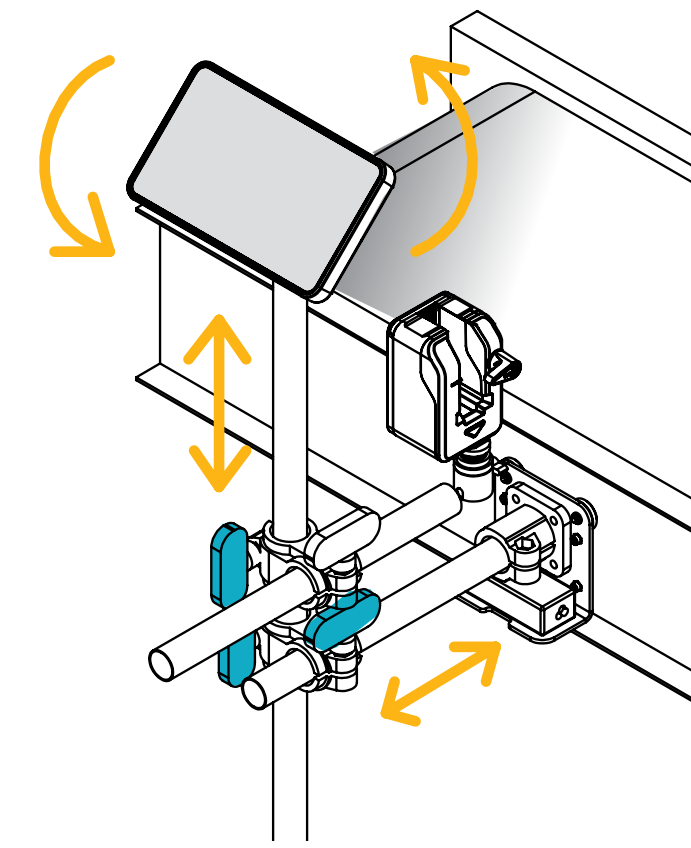

Welcome to **REDIMARK** TC12 Quick Start Guide

1

2

3

4

5

6

REAR MOUNT INSTALL

FRONT MOUNT INSTALL

Activate coder with your Redimark account at redimark.com/cp.

View setup video and more mounting options at redimark.com/support.

Get the Redimark App. Visit iTunes and Google Play.

Blank USB flash drive included for backups and more!